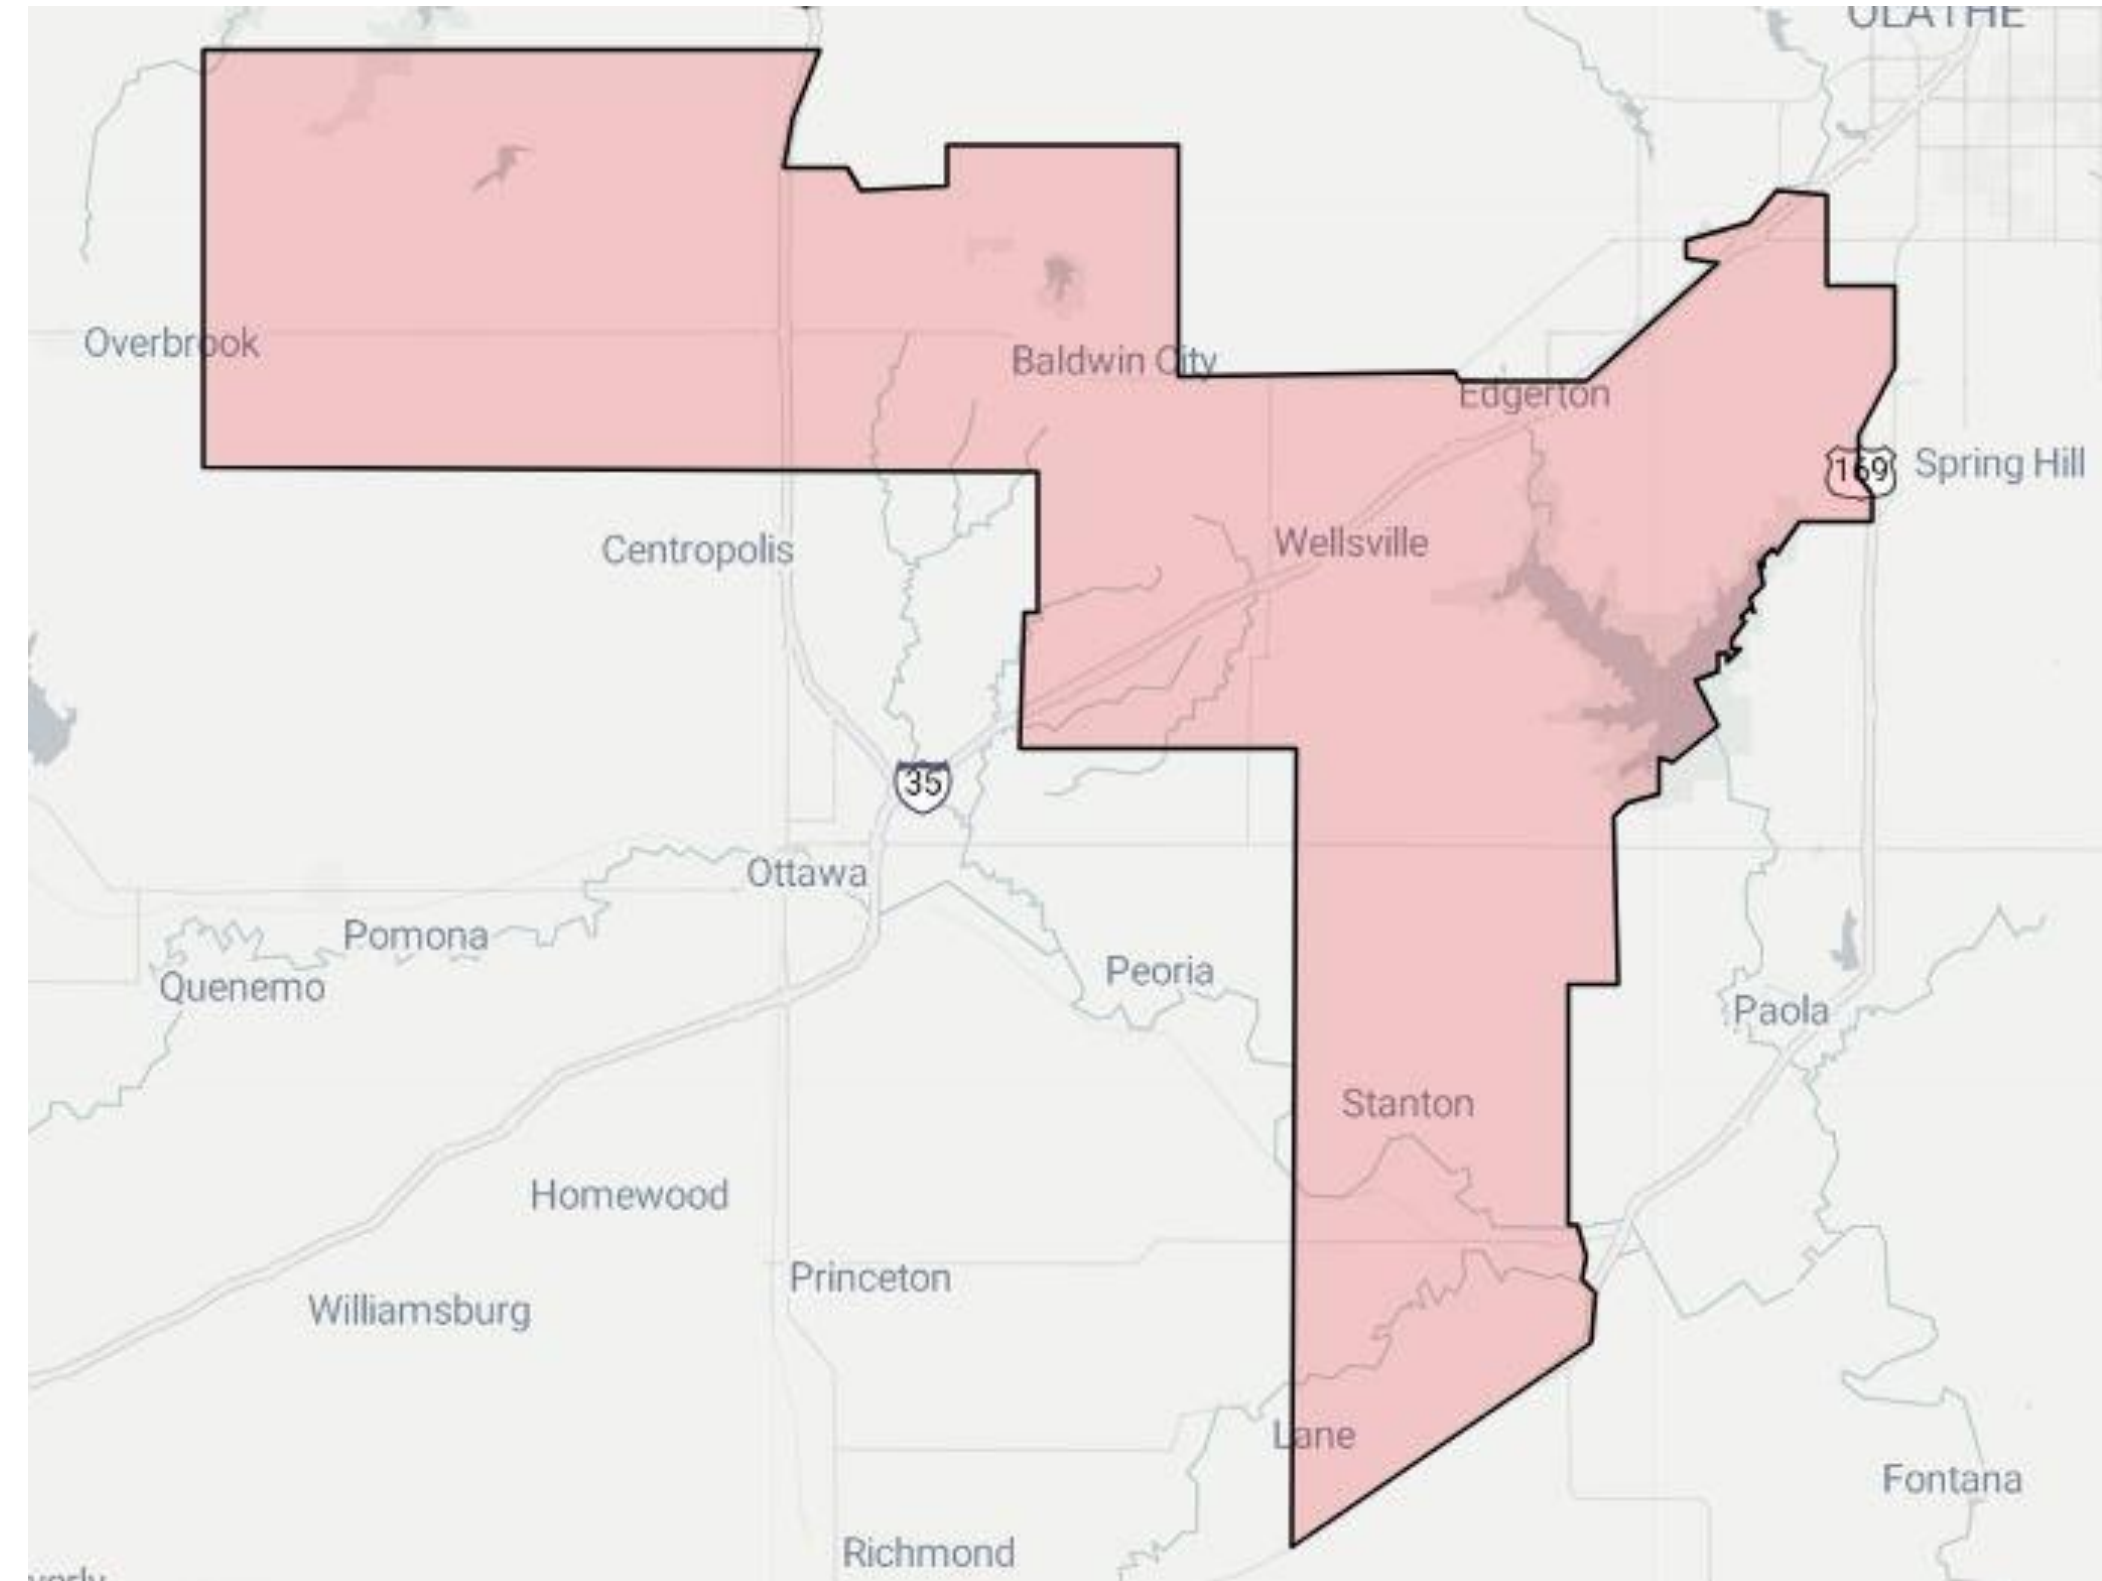

US HOUSE DISTRICT 3

**SHARICE DAVIDS,
D-ROELAND PARK**

**Dr. Prasanth Reddy,
R-Lenexa**

KANSAS STATE SENATE DISTRICT 3

**RICK KLOOS,
R-BERRYTON**

**Dena Sattler,
D-Topeka**

KANSAS HOUSE DISTRICT 59

**REBECCA SCHMOE,
R-OTTAWA**

**Michael Lewis,
D-Ottawa**

KANSAS STATE SENATE DISTRICT 12

**CARYN TYSON,
R-PARKER**

**Cullene Lang,
L-Paola**

KANSAS HOUSE DISTRICT 5

**CARRIE BARTH,
R-BALDWIN CITY**

**Henry Johns,
D-Lawrence**

KANSAS STATE BOARD OF EDUCATION DISTRICT 4