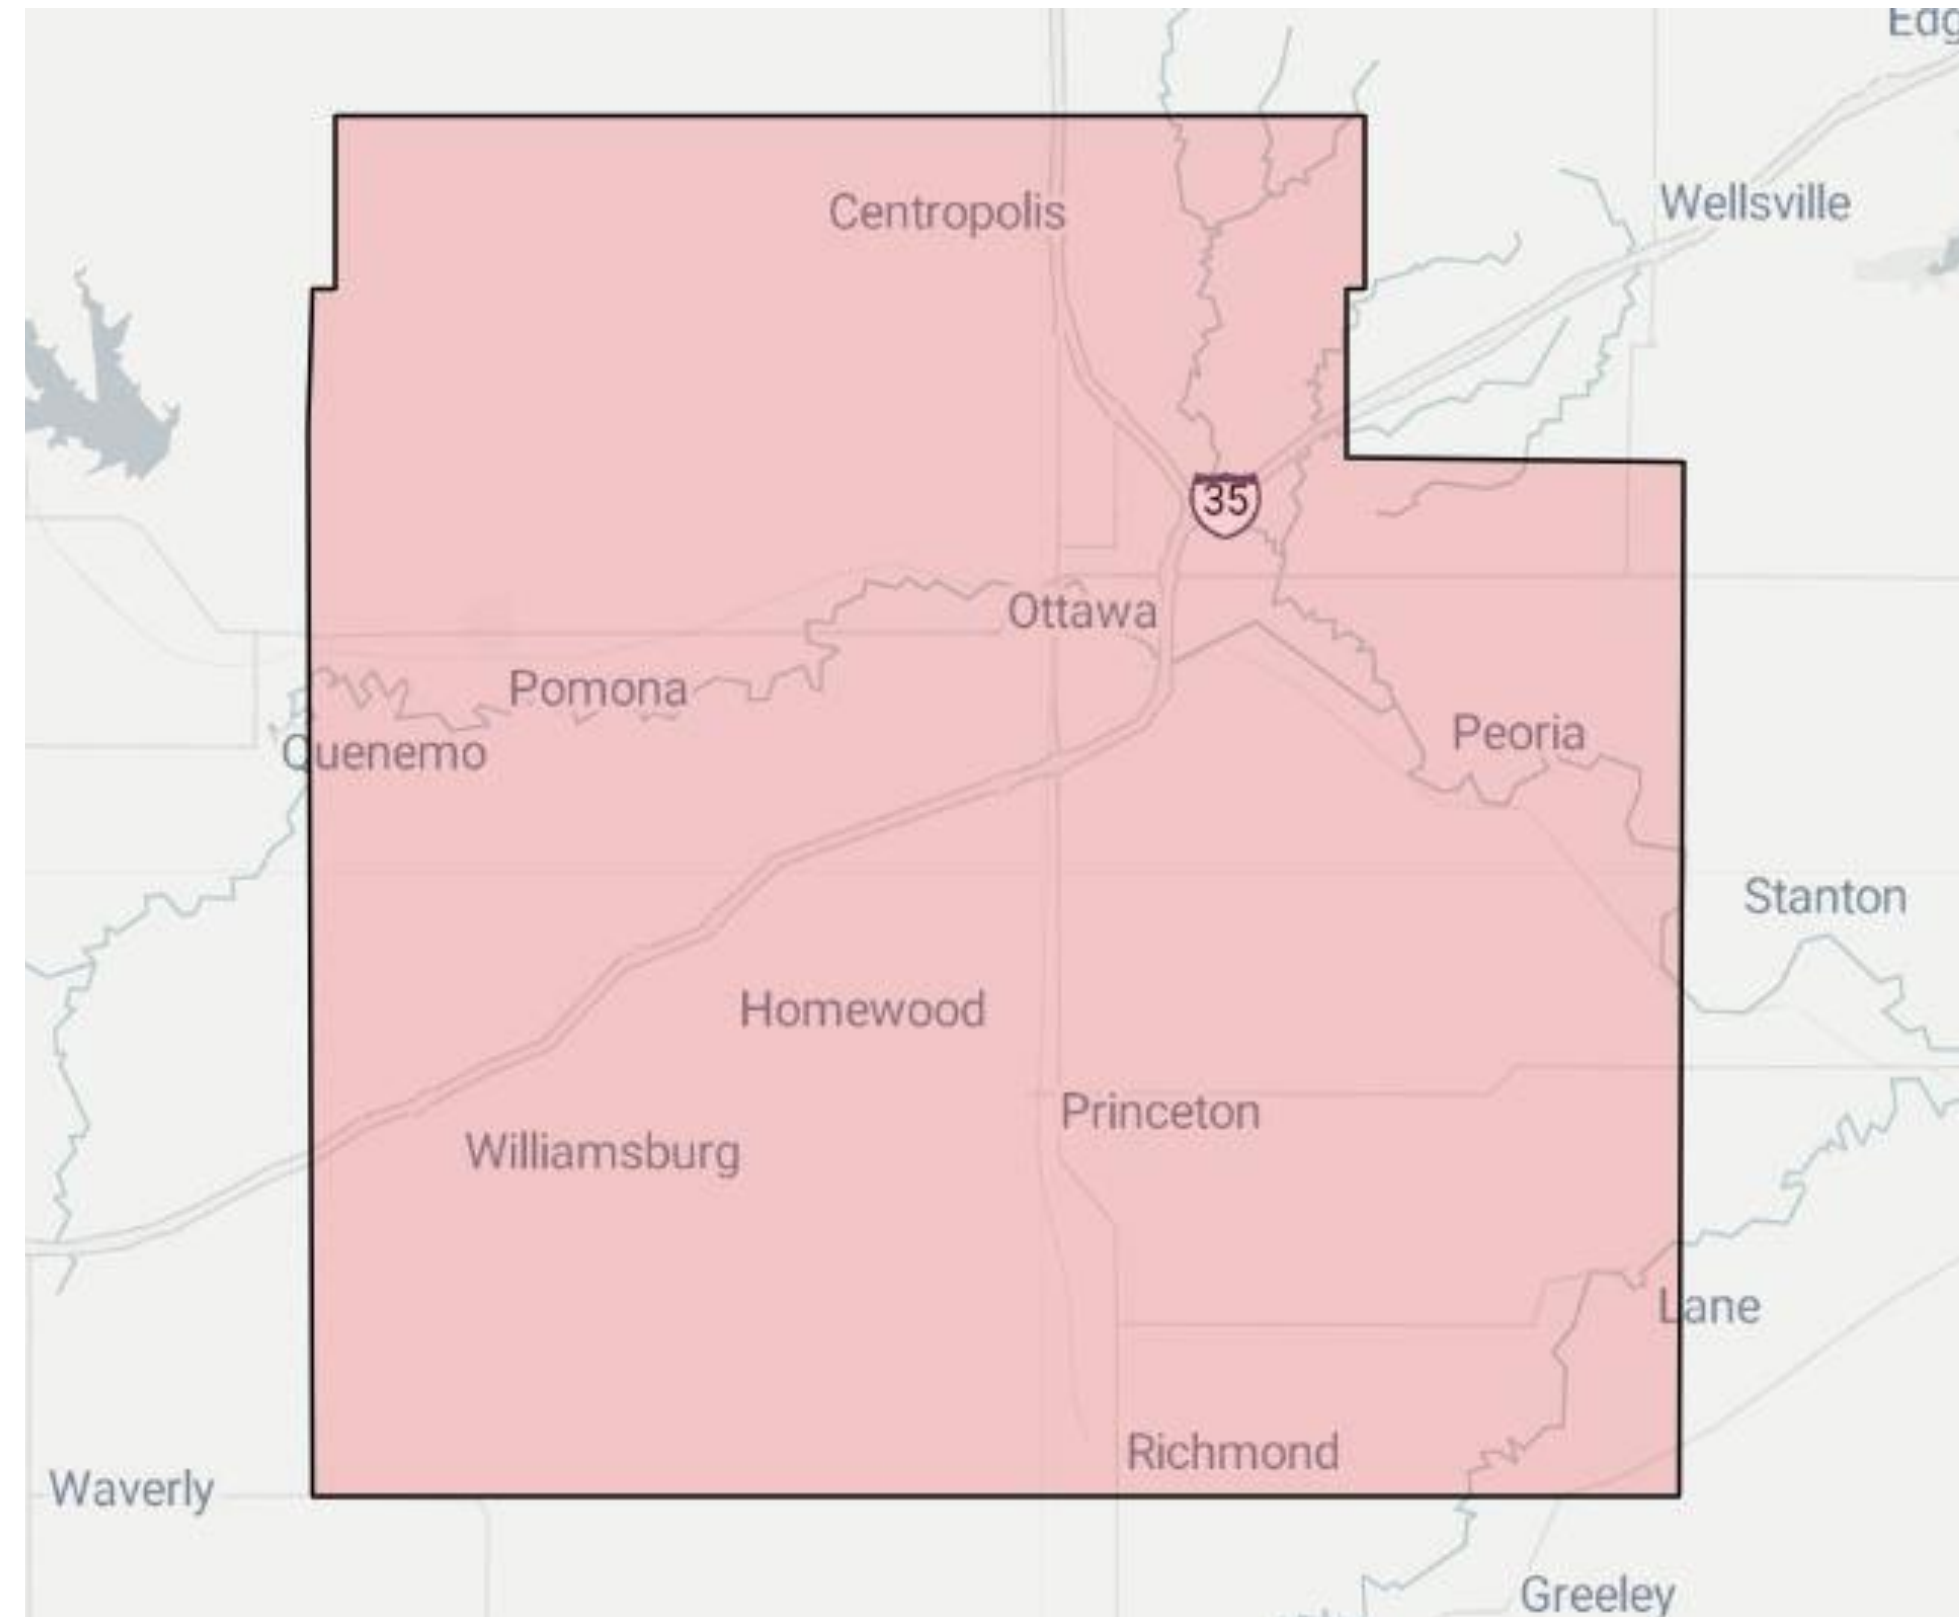

US HOUSE DISTRICT 3

**SHARICE DAVIDS,
D-ROELAND PARK**

**Dr. Prasanth Reddy,
R-Lenexa**

KANSAS STATE SENATE DISTRICT 3

**RICK KLOOS,
R-BERRYTON**

**Dena Sattler,
D-Topeka**

KANSAS HOUSE DISTRICT 59

**REBECCA SCHMOE,
R-OTTAWA**

**Michael Lewis,
D-Ottawa**

KANSAS STATE SENATE DISTRICT 12

**CARYN TYSON,
R-PARKER**

**Cullene Lang,
L-Paola**

KANSAS HOUSE DISTRICT 5

**CARRIE BARTH,
R-BALDWIN CITY**

**Henry Johns,
D-Lawrence**

KANSAS STATE BOARD OF EDUCATION DISTRICT 4