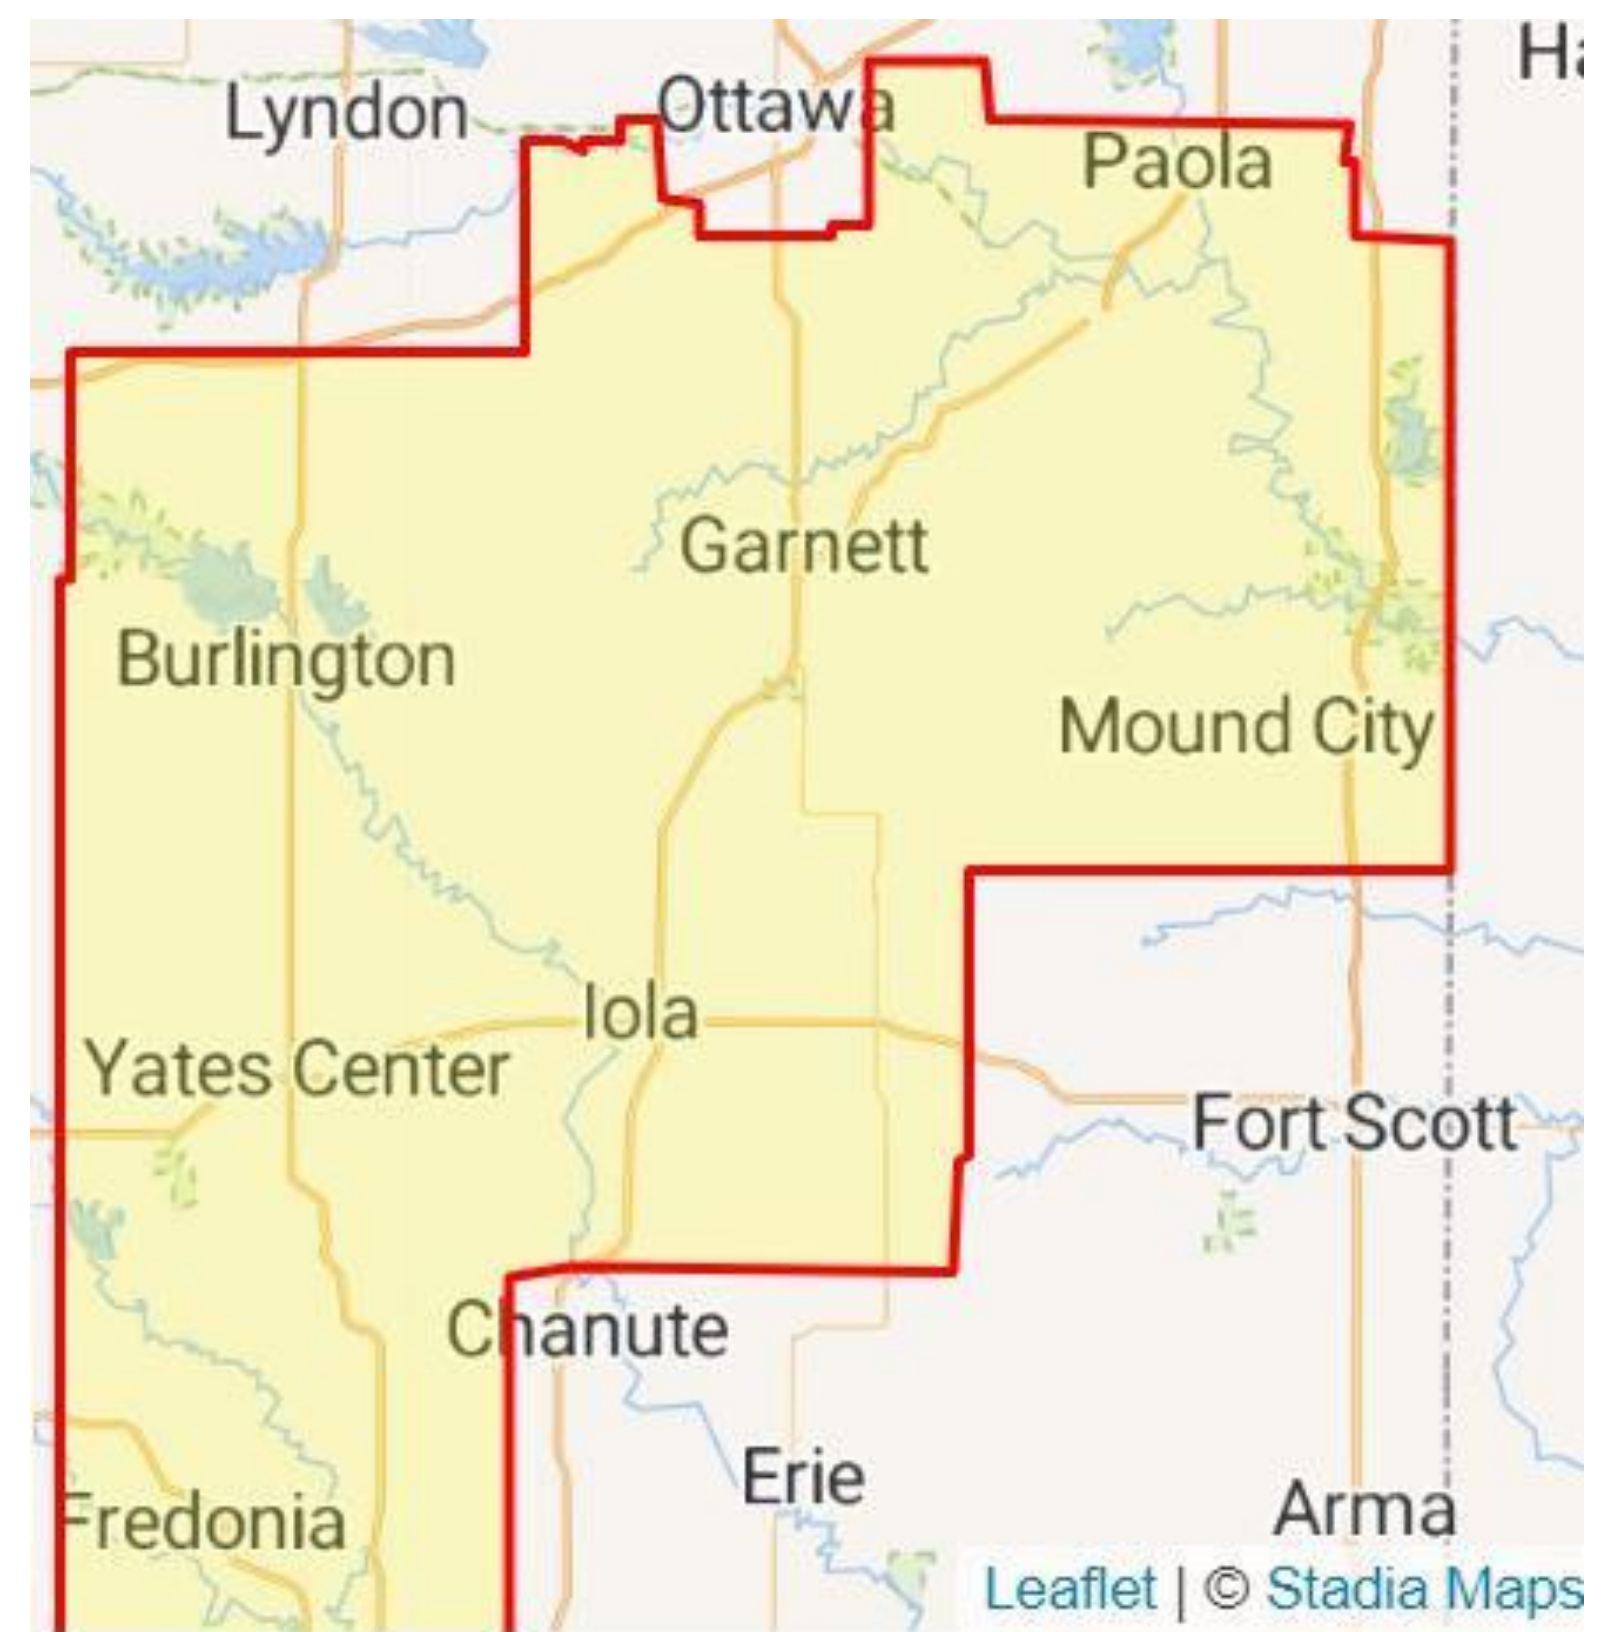

US HOUSE DISTRICT 3

**SHARICE DAVIDS,
D-ROELAND PARK**

**Dr. Prasanth Reddy,
R-Lenexa**

KANSAS STATE SENATE DISTRICT 3

**RICK KLOOS,
R-BERRYTON**

**Dena Sattler,
D-Topeka**

KANSAS HOUSE DISTRICT 59

**REBECCA SCHMOE,
R-OTTAWA**

**Michael Lewis,
D-Ottawa**

KANSAS STATE SENATE DISTRICT 12

**CARYN TYSON,
R-PARKER**

**Cullene Lang,
L-Paola**

KANSAS HOUSE DISTRICT 5

**CARRIE BARTH,
R-BALDWIN CITY**

**Henry Johns,
D-Lawrence**

KANSAS STATE BOARD OF EDUCATION DISTRICT 4