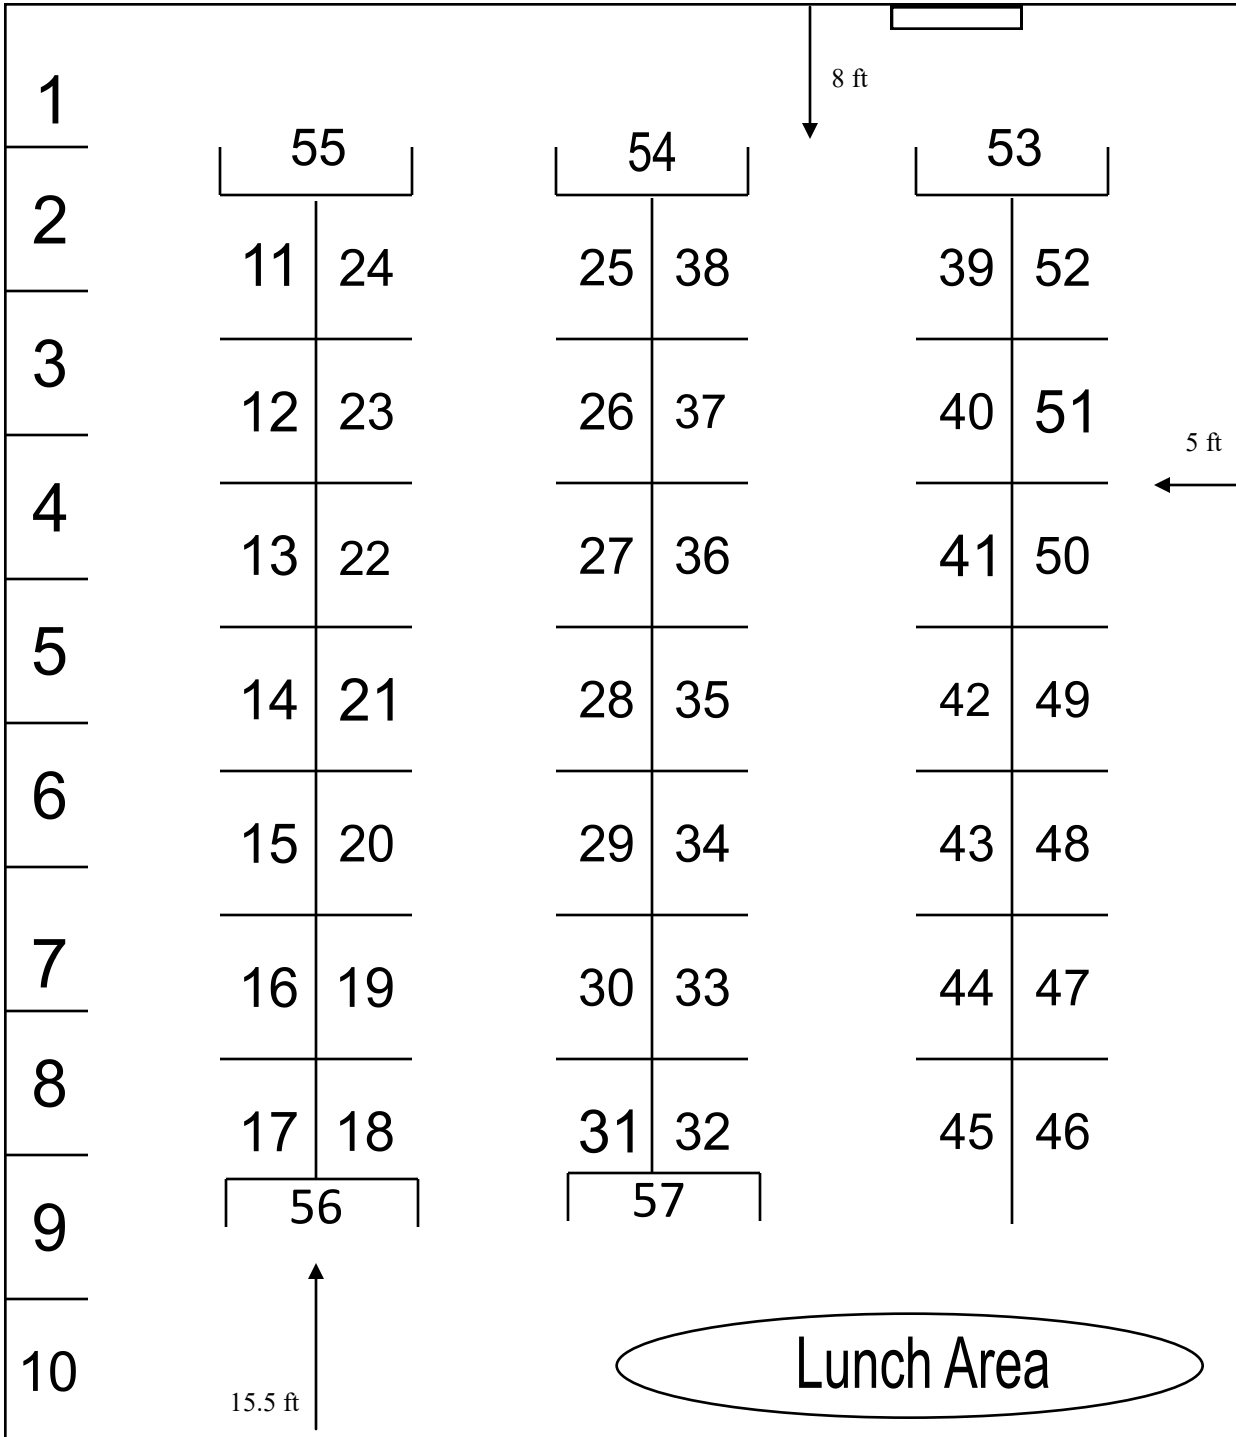

Armory Entrance

Hallway

Entrance to
Exhibition Hall

RWC
Entrance

2017

All booths are 10' wide by 8' deep, except 53,54,55 which are 16' wide and 6' deep.

Prior to the event you will be contacted with your booth location and directions.